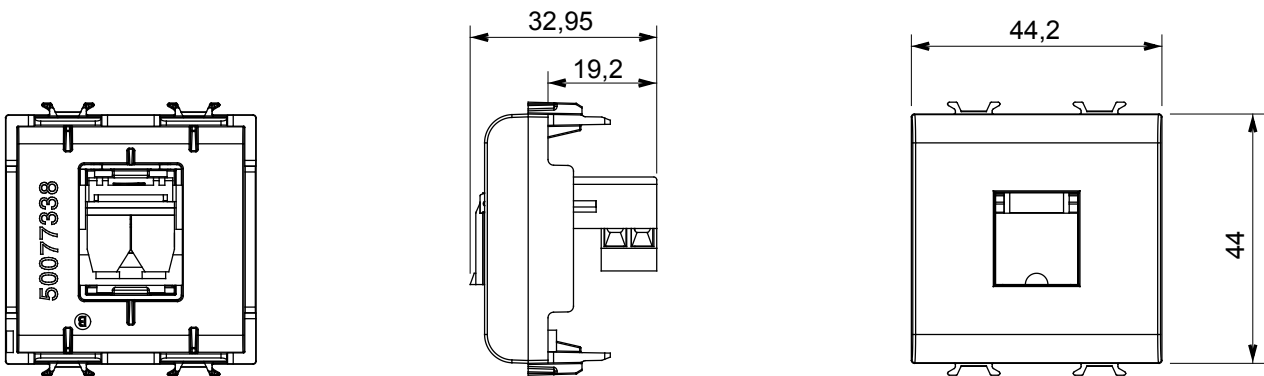

Wide range of control devices, sockets for power supply (conforming to national and international standards) signal pick-up, climate control, comfort management, technical alarm signalling and emergency lighting management. The ChoruSmart modular devices are available in five colours, glossy white, satin white, natural beige, satin black and lacquered titanium and in various sizes from 1/2, 1, 2 and 3 modules. Thanks to the mounting supports for rectangular, square and round boxes, endless combinations can be created with the ChoruSmart range of plates.

Category	Telephone socket-outlet	Description	RJ11
Colour	Glossy white	Connection	Screw-on terminals
No. modules	2	Electrocod	3721
Material	Technopolymer		

DIMENSIONAL

STANDARDS/APPROVALS