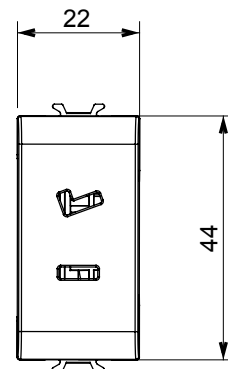

Wide range of control devices, sockets for power supply (conforming to national and international standards) signal pick-up, climate control, comfort management, technical alarm signalling and emergency lighting management. The ChoruSmart modular devices are available in five colours, glossy white, satin white, natural beige, satin black and lacquered titanium and in various sizes from 1/2, 1, 2 and 3 modules. Thanks to the mounting supports for rectangular, square and round boxes, endless combinations can be created with the ChoruSmart range of plates.

Category	SELV socket	Description	2P - 6A - 24V polarised
Colour	Glossy white	For plug pins	Flat
No. modules	1	Electrocod	0131
Material	Technopolymer		

DIMENSIONAL

STANDARDS/APPROVALS