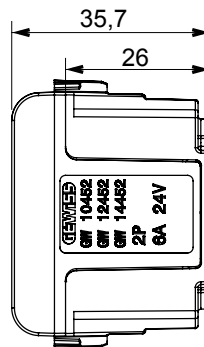

Wide range of control devices, sockets for power supply (conforming to national and international standards) signal pick-up, climate control, comfort management, technical alarm signalling and emergency lighting management. The ChoruSmart modular devices are available in five colours, glossy white, satin white, natural beige, satin black and lacquered titanium and in various sizes from 1/2, 1, 2 and 3 modules. Thanks to the mounting supports for rectangular, square and round boxes, endless combinations can be created with the ChoruSmart range of plates.

Category	SELV socket	Description	2P - 6A - 24V polarised
Colour	Glossy white	For plug pins	Flat
No. modules	1	Electrocod	0131
Material	Technopolymer		

DIMENSIONAL

STANDARDS/APPROVALS