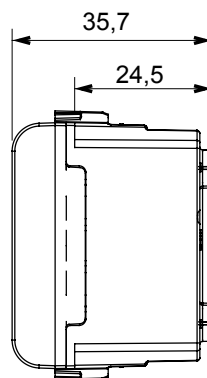

Wide range of control devices, sockets for power supply (conforming to national and international standards) signal pick-up, climate control, comfort management, technical alarm signalling and emergency lighting management. The ChoruSmart modular devices are available in five colours, glossy white, satin white, natural beige, satin black and lacquered titanium and in various sizes from 1/2, 1, 2 and 3 modules. Thanks to the mounting supports for rectangular, square and round boxes, endless combinations can be created with the ChoruSmart range of plates.

Category	SELV socket	Description	2P - 6A - 24V
Colour	Natural satin beige	For plug pins	Ø 3 mm
No. modules	1	Electrocod	0131
Material	Technopolymer		

### DIMENSIONAL