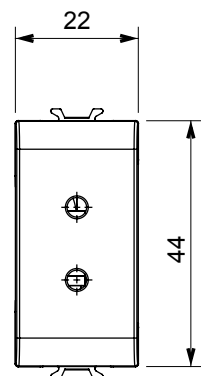

Wide range of control devices, sockets for power supply (conforming to national and international standards) signal pick-up, climate control, comfort management, technical alarm signalling and emergency lighting management. The ChoruSmart modular devices are available in five colours, glossy white, satin white, natural beige, satin black and lacquered titanium and in various sizes from 1/2, 1, 2 and 3 modules. Thanks to the mounting supports for rectangular, square and round boxes, endless combinations can be created with the ChoruSmart range of plates.

Category	SELV socket	Description	2P - 6A - 24V
Colour	Natural satin beige	For plug pins	Ø 3 mm
No. modules	1	Electrocod	0131
Material	Technopolymer		

### DIMENSIONAL