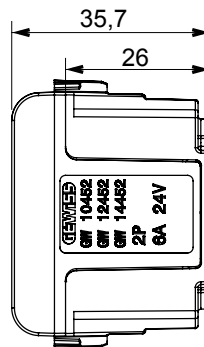

Wide range of control devices, sockets for power supply (conforming to national and international standards) signal pick-up, climate control, comfort management, technical alarm signalling and emergency lighting management. The ChoruSmart modular devices are available in five colours, glossy white, satin white, natural beige, satin black and lacquered titanium and in various sizes from 1/2, 1, 2 and 3 modules. Thanks to the mounting supports for rectangular, square and round boxes, endless combinations can be created with the ChoruSmart range of plates.

Category	SELV socket	Description	2P - 6A - 24V polarised
Colour	Natural satin beige	For plug pins	Flat
No. modules	1	Electrocod	0131
Material	Technopolymer		

DIMENSIONAL

STANDARDS/APPROVALS