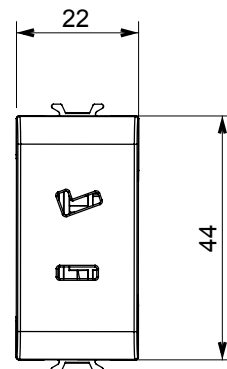

Wide range of control devices, sockets for power supply (conforming to national and international standards) signal pick-up, climate control, comfort management, technical alarm signalling and emergency lighting management. The ChoruSmart modular devices are available in five colours, glossy white, satin white, natural beige, satin black and lacquered titanium and in various sizes from 1/2, 1, 2 and 3 modules. Thanks to the mounting supports for rectangular, square and round boxes, endless combinations can be created with the ChoruSmart range of plates.

Category	SELV socket	Description	2P - 6A - 24V polarised
Colour	Natural satin beige	For plug pins	Flat
No. modules	1	Electrocod	0131
Material	Technopolymer		

DIMENSIONAL

STANDARDS/APPROVALS