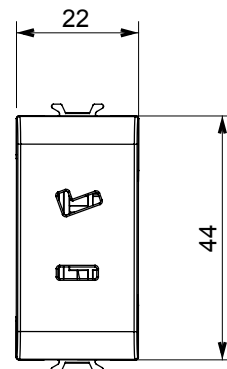

Wide range of control devices, sockets for power supply (conforming to national and international standards) signal pick-up, climate control, comfort management, technical alarm signalling and emergency lighting management. The ChoruSmart modular devices are available in five colours, glossy white, satin white, natural beige, satin black and lacquered titanium and in various sizes from 1/2, 1, 2 and 3 modules. Thanks to the mounting supports for rectangular, square and round boxes, endless combinations can be created with the ChoruSmart range of plates.

Category	SELV socket	Description	2P - 6A - 24V polarised
Colour	Satin White	For plug pins	Flat
No. modules	1	Electrocod	0131
Material	Technopolymer		

DIMENSIONAL

STANDARDS/APPROVALS