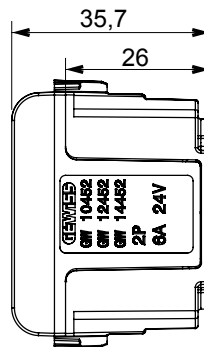

Wide range of control devices, sockets for power supply (conforming to national and international standards) signal pick-up, climate control, comfort management, technical alarm signalling and emergency lighting management. The ChoruSmart modular devices are available in five colours, glossy white, satin white, natural beige, satin black and lacquered titanium and in various sizes from 1/2, 1, 2 and 3 modules. Thanks to the mounting supports for rectangular, square and round boxes, endless combinations can be created with the ChoruSmart range of plates.

Category	SELV socket	Description	2P - 6A - 24V polarised
Colour	Satin White	For plug pins	Flat
No. modules	1	Electrocod	0131
Material	Technopolymer		

DIMENSIONAL

STANDARDS/APPROVALS