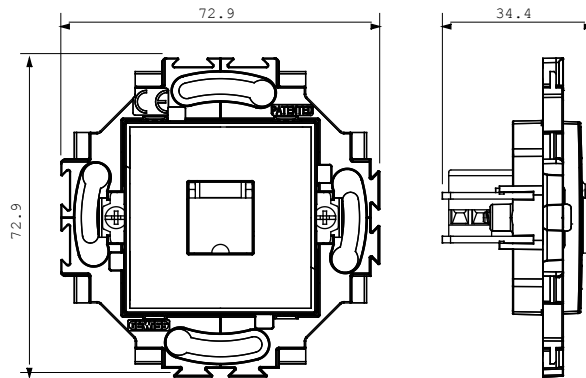

Residential series suitable for installations on round and square boxes, characterised by an elegant appearance and classic shapes. The plates, made of technopolymer in seven colours and with different modularities, from 1 to 5-gang, can be installed in both horizontal and vertical positions. The series, developed around a core of monobloc devices, is available in two colours: white and ivory, both with a glossy finish. Expandable with ChorusSmart modular devices.

Category	Telephone socket-outlet	Colour	Ivory
Material	Technopolymer	Finishing	Glossy
Description	RJ11	Connection	Screw-on terminals
Fixing	With clutches/Screws	Glow wire test	850 °C
Thermo-pressure with ball	125 °C	Standard	EN 50173

DIMENSIONAL

TECHNICAL SYMBOLOGY

GWT

850 °C

125 °C

STANDARDS/APPROVALS