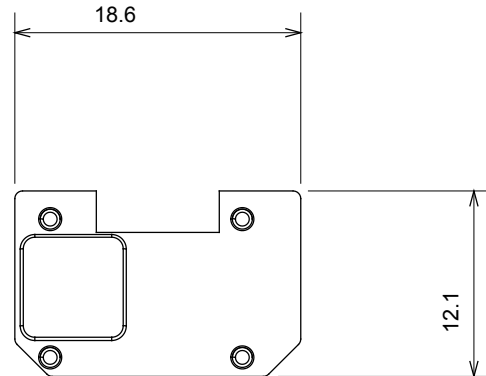

Wide range of control devices, sockets for power supply (conforming to national and international standards) signal pick-up, climate control, comfort management, technical alarm signalling and emergency lighting management. The ChoruSmart modular devices are available in five colours, glossy white, satin white, natural beige, satin black and lacquered titanium and in various sizes from 1/2, 1, 2 and 3 modules. Thanks to the mounting supports for rectangular, square and round boxes, endless combinations can be created with the ChoruSmart range of plates.

Category	Interchangeable symbol	Type	Illuminable
Colour	Transparent	Standard	EN 60669-1
Thermo-pressure with ball	125 °C	Glow Wire Test	850 °C
Suitable for	General services	Symbol	UP - DOWN arrow
Material	Technopolymer	Electrocod	0130

DIMENSIONAL

TECHNICAL SYMBOLOGY

STANDARDS/APPROVALS