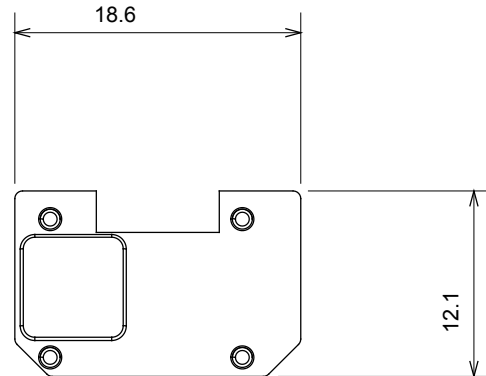

Wide range of control devices, sockets for power supply (conforming to national and international standards) signal pick-up, climate control, comfort management, technical alarm signalling and emergency lighting management. The ChoruSmart modular devices are available in five colours, glossy white, satin white, natural beige, satin black and lacquered titanium and in various sizes from 1/2, 1, 2 and 3 modules. Thanks to the mounting supports for rectangular, square and round boxes, endless combinations can be created with the ChoruSmart range of plates.

Category	Interchangeable symbol	Type	Illuminable
Colour	Transparent	Standard	EN 60669-1
Thermo-pressure with ball	125 °C	Glow Wire Test	850 °C
Suitable for	General services	Symbol	RIGHT - LEFT arrow
Material	Technopolymer	Electrocod	0130

DIMENSIONAL

TECHNICAL SYMBOLOGY

STANDARDS/APPROVALS