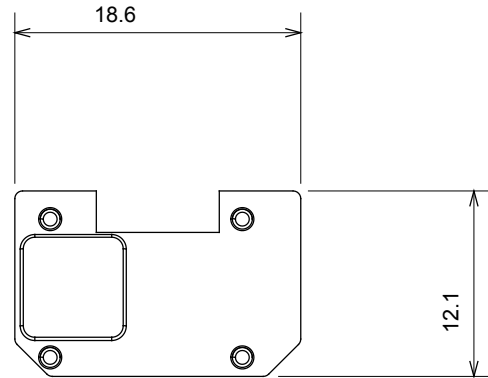

Wide range of control devices, sockets for power supply (conforming to national and international standards) signal pick-up, climate control, comfort management, technical alarm signalling and emergency lighting management. The ChoruSmart modular devices are available in five colours, glossy white, satin white, natural beige, satin black and lacquered titanium and in various sizes from 1/2, 1, 2 and 3 modules. Thanks to the mounting supports for rectangular, square and round boxes, endless combinations can be created with the ChoruSmart range of plates.

Category	Interchangeable symbol	Type	Illuminable
Colour	Transparent	Standard	EN 60669-1
Thermo-pressure with ball	125 °C	Glow Wire Test	850 °C
Suitable for	Numerical services	Symbol	Seven
Material	Technopolymer	Electrocod	0130

DIMENSIONAL

TECHNICAL SYMBOLOGY

STANDARDS/APPROVALS