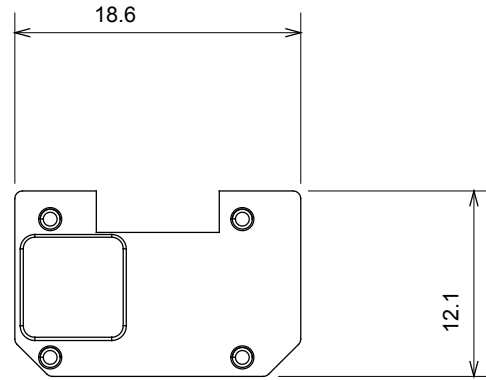

Wide range of control devices, sockets for power supply (conforming to national and international standards) signal pick-up, climate control, comfort management, technical alarm signalling and emergency lighting management. The ChoruSmart modular devices are available in five colours, glossy white, satin white, natural beige, satin black and lacquered titanium and in various sizes from 1/2, 1, 2 and 3 modules. Thanks to the mounting supports for rectangular, square and round boxes, endless combinations can be created with the ChoruSmart range of plates.

Category	Interchangeable symbol	Type	Illuminable
Colour	Transparent	Standard	EN 60669-1
Thermo-pressure with ball	125 °C	Glow Wire Test	850 °C
Suitable for	Numerical services	Symbol	Eight
Material	Technopolymer	Electrocod	0130

DIMENSIONAL

TECHNICAL SYMBOLOGY

STANDARDS/APPROVALS