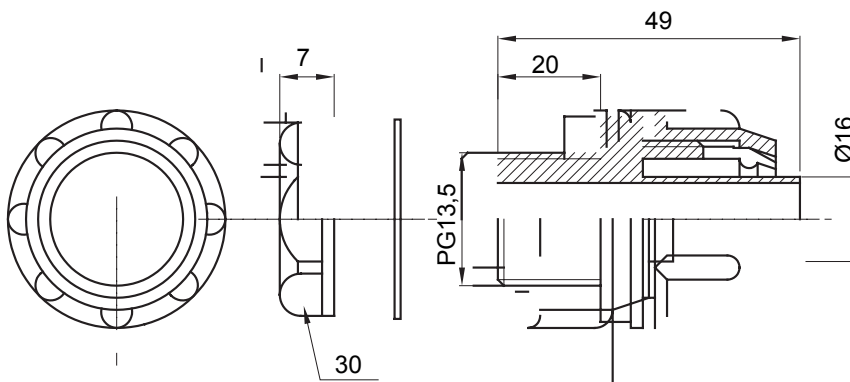

Straight and revolving coupling device for sheath with IP54 protection degree.

Colour	Grey RAL 7035	IP degree	IP54
PG pitch	13.5	Sheath Ø (mm)	16
Type	Fixed	Electrocod	210

### DIMENSIONAL