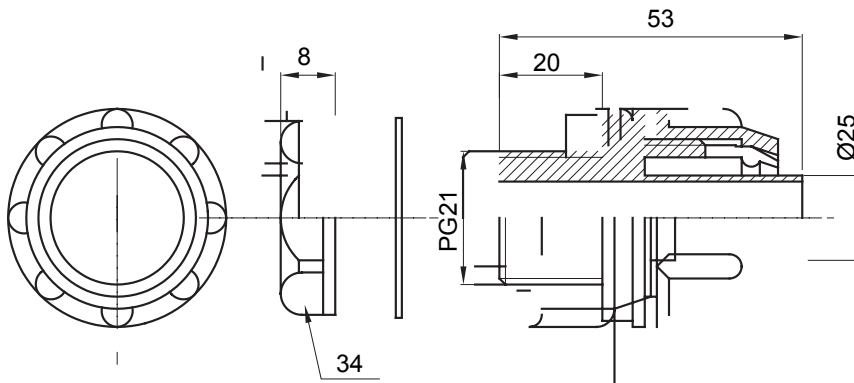

Straight and revolving coupling device for sheath with IP54 protection degree.

Colour	Grey RAL 7035	IP degree	IP54
PG pitch	21	Sheath Ø (mm)	25
Type	Fixed	Electrocod	210

DIMENSIONAL

TECHNICAL SYMBOLOGY

IP