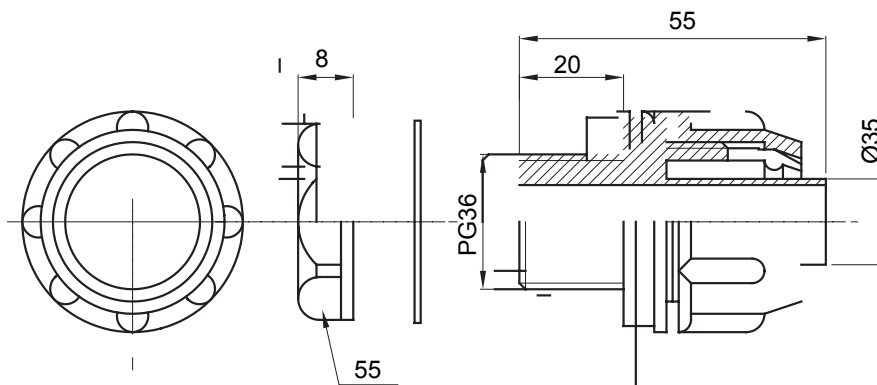

Straight and revolving coupling device for sheath with IP54 protection degree.

|          |               |               |      |
|----------|---------------|---------------|------|
| Colour   | Grey RAL 7035 | IP degree     | IP54 |
| PG pitch | 36            | Sheath Ø (mm) | 35   |
| Type     | Fixed         | Electrocod    | 210  |

### DIMENSIONAL