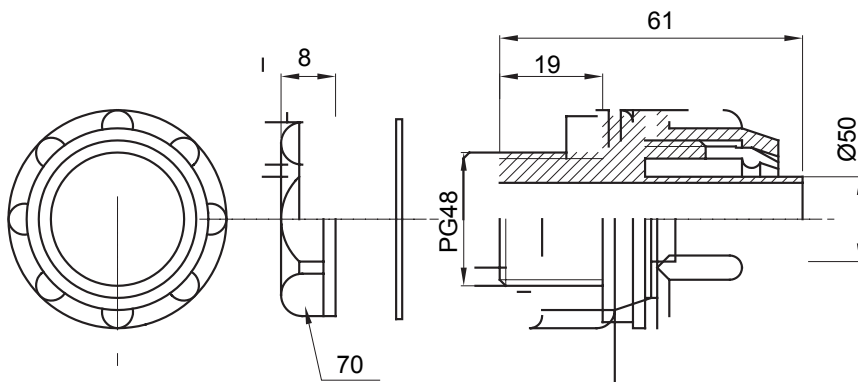

Straight and revolving coupling device for sheath with IP54 protection degree.

Colour	Grey RAL 7035	IP degree	IP54
PG pitch	48	Sheath Ø (mm)	50
Type	Fixed	Electrocod	210

DIMENSIONAL

TECHNICAL SYMBOLOGY

IP