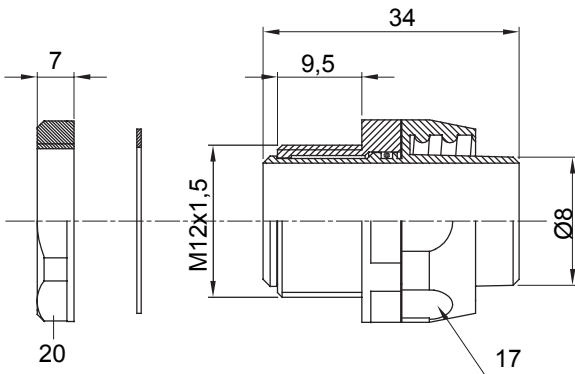

Straight and revolving coupling device for sheath with IP54 protection degree.

|           |               |               |      |
|-----------|---------------|---------------|------|
| Colour    | Grey RAL 7035 | IP degree     | IP54 |
| ISO pitch | M 12x1.5      | Sheath Ø (mm) | 8    |
| Type      | Revolving     | Electrocod    | 210  |

### DIMENSIONAL