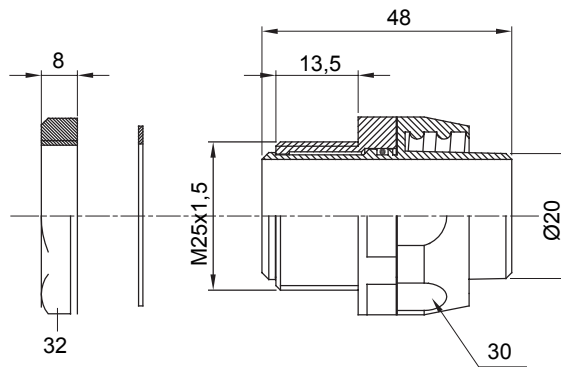

Straight and revolving coupling device for sheath with IP54 protection degree.

Colour	Grey RAL 7035	IP degree	IP54
ISO pitch	M 25x1.5	Sheath Ø (mm)	20
Type of pitch	M25	Type	Revolving
Electrocod	210		

DIMENSIONAL