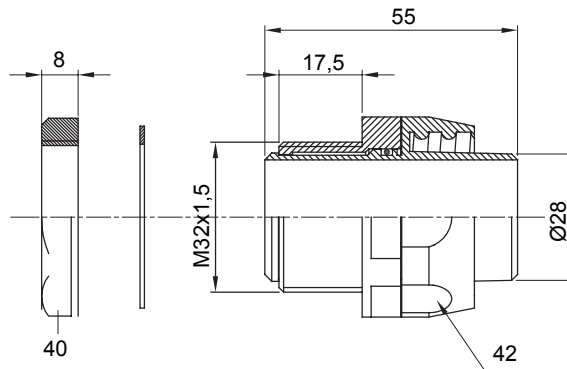

Straight and revolving coupling device for sheath with IP54 protection degree.

Colour	Grey RAL 7035	IP degree	IP54
ISO pitch	M 32x1.5	Sheath Ø (mm)	28
Type	Revolving	Electrocod	210

DIMENSIONAL

TECHNICAL SYMBOLOGY