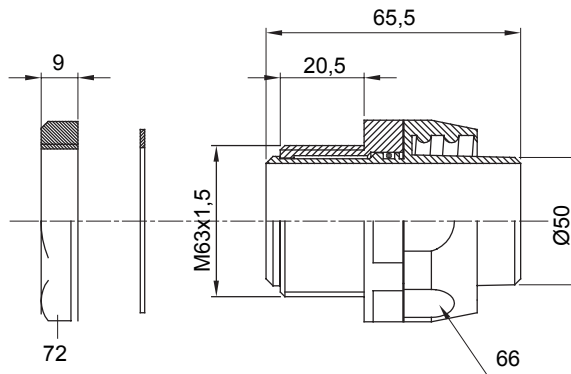

Straight and revolving coupling device for sheath with IP54 protection degree.

| | | | |
|-----------|---------------|---------------|------|
| Colour | Grey RAL 7035 | IP degree | IP54 |
| ISO pitch | M 63x1.5 | Sheath Ø (mm) | 50 |
| Type | Revolving | Electrocod | 210 |

DIMENSIONAL

TECHNICAL SYMBOLOGY

IP

IP54

STANDARDS/APPROVALS