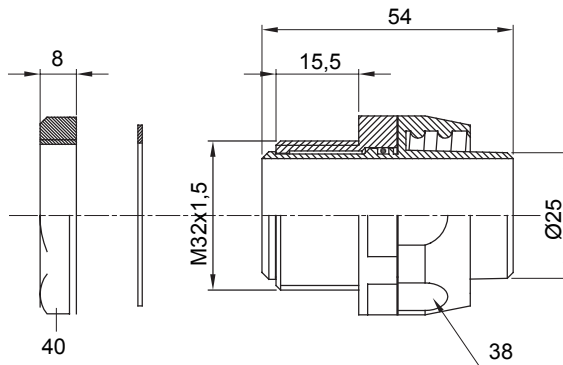

Straight and revolving coupling device for sheath with IP54 protection degree.

Colour	Black RAL 9005	IP degree	IP54
ISO pitch	M 32x1.5	Sheath Ø (mm)	25
Type	Revolving	Electrocod	210

DIMENSIONAL

TECHNICAL SYMBOLOGY