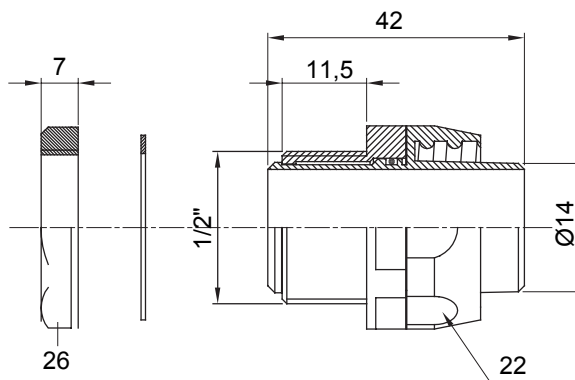

Straight and revolving coupling device for sheath with IP54 protection degree.

Colour	Grey RAL 7035	IP degree	IP54
GAS pitch	1/2"	Sheath Ø (mm)	14
Type	Revolving	Electrocod	210

### DIMENSIONAL