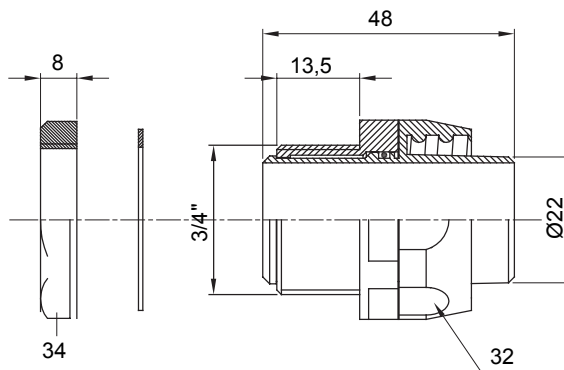

Straight and revolving coupling device for sheath with IP54 protection degree.

Colour	Grey RAL 7035	IP degree	IP54
GAS pitch	3/4"	Sheath Ø (mm)	22
Type	Revolving	Electrocod	210

DIMENSIONAL

TECHNICAL SYMBOLOGY