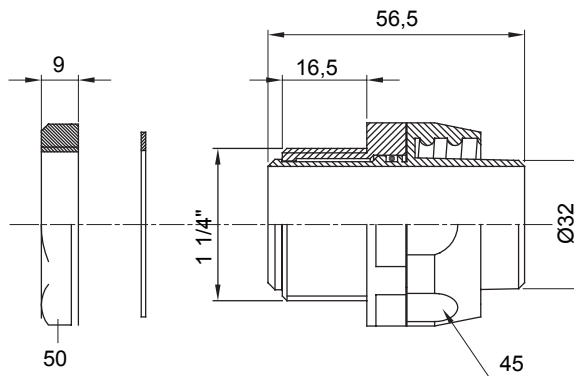

Straight and revolving coupling device for sheath with IP54 protection degree.

| | | | |
|-----------|---------------|---------------|------|
| Colour | Grey RAL 7035 | IP degree | IP54 |
| GAS pitch | 1 1/4" | Sheath Ø (mm) | 32 |
| Type | Revolving | Electrocod | 210 |

DIMENSIONAL

TECHNICAL SYMBOLOGY

IP

IP54

STANDARDS/APPROVALS