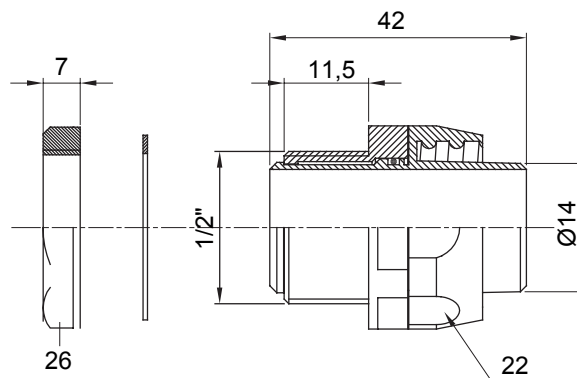

Straight and revolving coupling device for sheath with IP54 protection degree.

Colour	Black RAL 9005	IP degree	IP54
GAS pitch	1/2"	Sheath Ø (mm)	14
Type	Revolving	Electrocod	210

### DIMENSIONAL