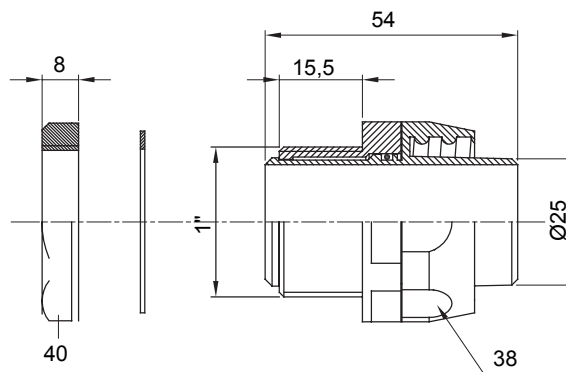

Straight and revolving coupling device for sheath with IP54 protection degree.

Colour	Black RAL 9005	IP degree	IP54
GAS pitch	1"	Sheath Ø (mm)	25
Type	Revolving	Electrocod	210

DIMENSIONAL

TECHNICAL SYMBOLOGY