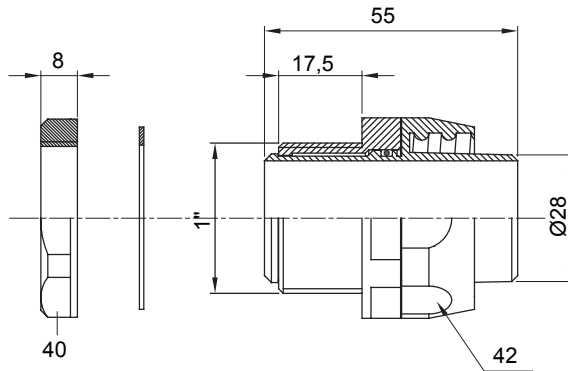

Straight and revolving coupling device for sheath with IP54 protection degree.

Colour	Black RAL 9005	IP degree	IP54
GAS pitch	1"	Sheath Ø (mm)	28
Type	Revolving	Electrocod	210

### DIMENSIONAL