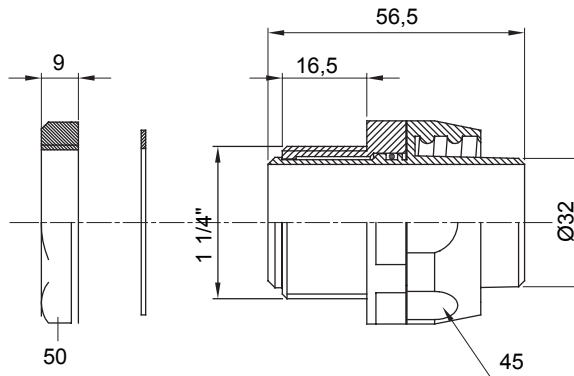

Straight and revolving coupling device for sheath with IP54 protection degree.

Colour	Black RAL 9005	IP degree	IP54
GAS pitch	1 1/4"	Sheath Ø (mm)	32
Type	Revolving	Electrocod	210

DIMENSIONAL

TECHNICAL SYMBOLOGY