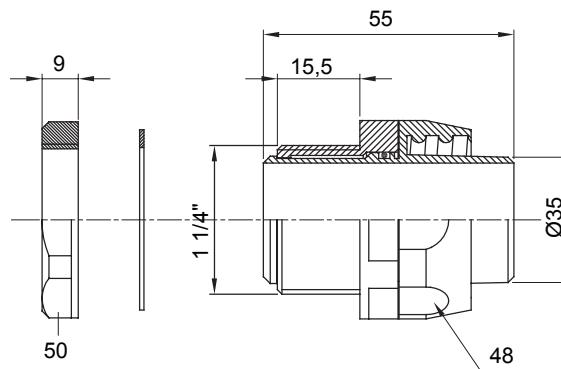

Straight and revolving coupling device for sheath with IP54 protection degree.

Colour	Black RAL 9005	IP degree	IP54
GAS pitch	1 1/4"	Sheath Ø (mm)	35
Type	Revolving	Electrocod	210

### DIMENSIONAL