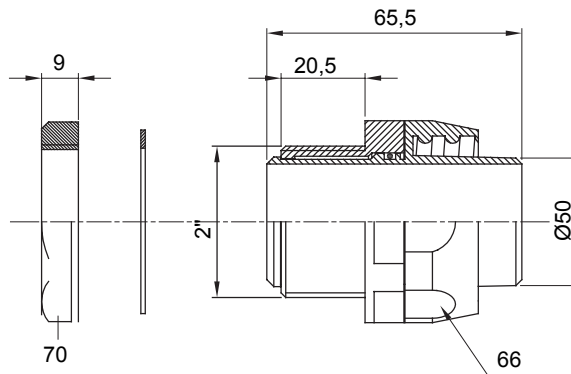

Straight and revolving coupling device for sheath with IP54 protection degree.

Colour	Black RAL 9005	IP degree	IP54
GAS pitch	2"	Sheath Ø (mm)	50
Type	Revolving	Electrocod	210

DIMENSIONAL

TECHNICAL SYMBOLOGY