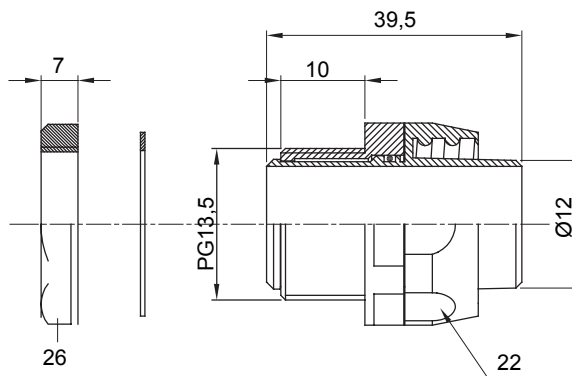

Straight and revolving coupling device for sheath with IP54 protection degree.

Colour	Grey RAL 7035	IP degree	IP54
PG pitch	13.5	Sheath Ø (mm)	12
Type	Revolving	Electrocod	210

DIMENSIONAL

TECHNICAL SYMBOLOGY