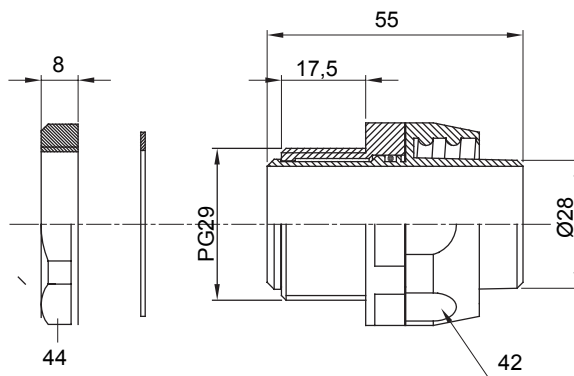

Straight and revolving coupling device for sheath with IP54 protection degree.

| | | | |
|----------|---------------|---------------|------|
| Colour | Grey RAL 7035 | IP degree | IP54 |
| PG pitch | 29 | Sheath Ø (mm) | 28 |
| Type | Revolving | Electrocod | 210 |

DIMENSIONAL

TECHNICAL SYMBOLOGY

IP

IP54

STANDARDS/APPROVALS