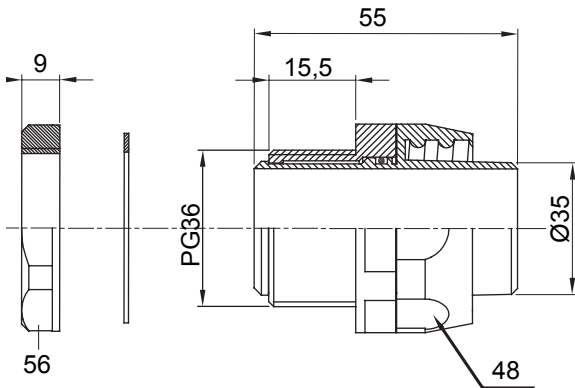

Straight and revolving coupling device for sheath with IP54 protection degree.

Colour	Grey RAL 7035	IP degree	IP54
PG pitch	36	Sheath Ø (mm)	35
Type	Revolving	Electrocod	210

### DIMENSIONAL