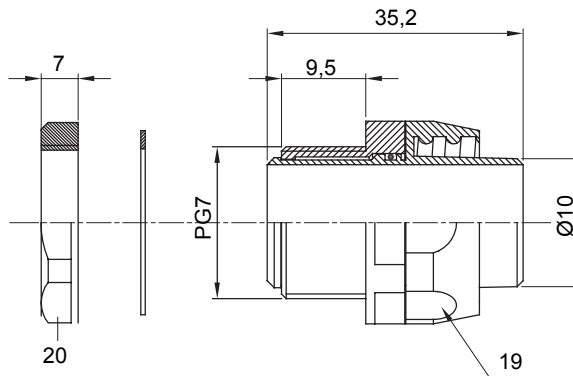

Straight and revolving coupling device for sheath with IP54 protection degree.

Colour	Black RAL 9005	IP degree	IP54
PG pitch	7	Sheath Ø (mm)	10
Type	Revolving	Electrocod	210

### DIMENSIONAL