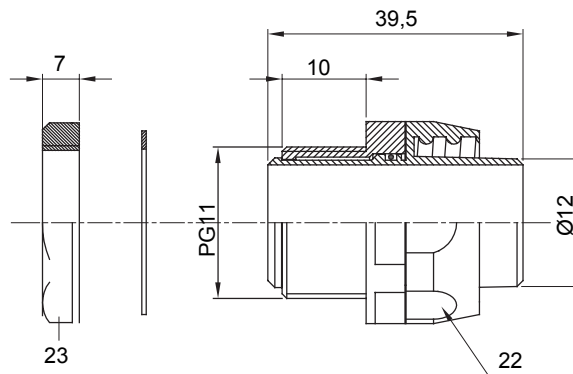

Straight and revolving coupling device for sheath with IP54 protection degree.

Colour	Black RAL 9005	IP degree	IP54
PG pitch	11	Sheath Ø (mm)	12
Type	Revolving	Electrocod	210

### DIMENSIONAL