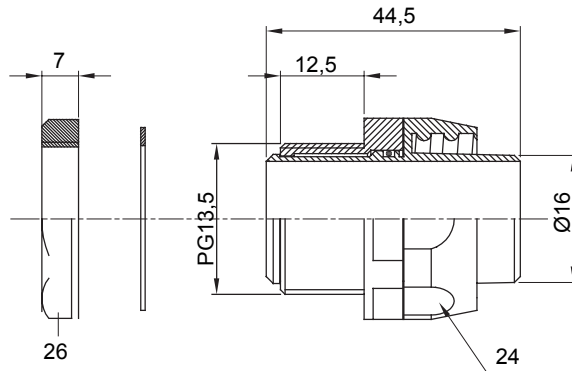

Straight and revolving coupling device for sheath with IP54 protection degree.

Colour	Black RAL 9005	IP degree	IP54
PG pitch	13.5	Sheath Ø (mm)	16
Type	Revolving	Electrocod	210

DIMENSIONAL

TECHNICAL SYMBOLOGY