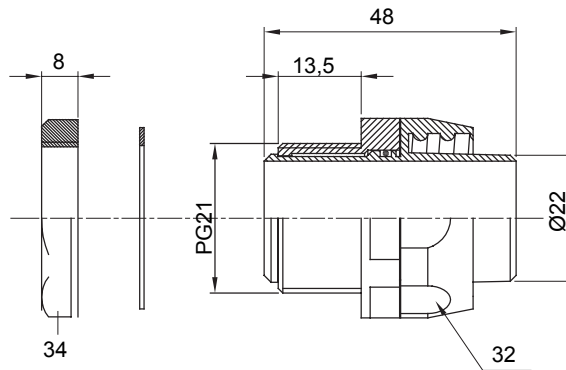

Straight and revolving coupling device for sheath with IP54 protection degree.

Colour	Black RAL 9005	IP degree	IP54
PG pitch	21	Sheath Ø (mm)	22
Type	Revolving	Electrocod	210

DIMENSIONAL

TECHNICAL SYMBOLOGY