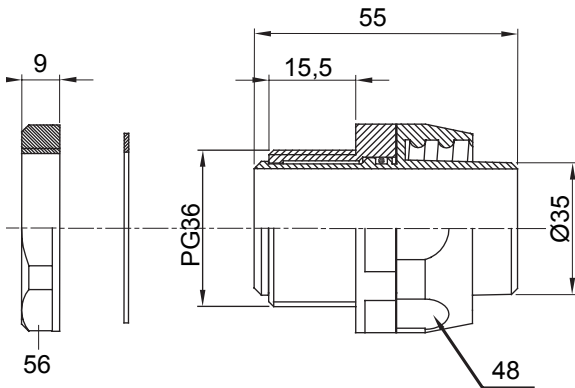

Straight and revolving coupling device for sheath with IP54 protection degree.

Colour	Black RAL 9005	IP degree	IP54
PG pitch	36	Sheath Ø (mm)	35
Type	Revolving	Electrocod	210

DIMENSIONAL

TECHNICAL SYMBOLOGY