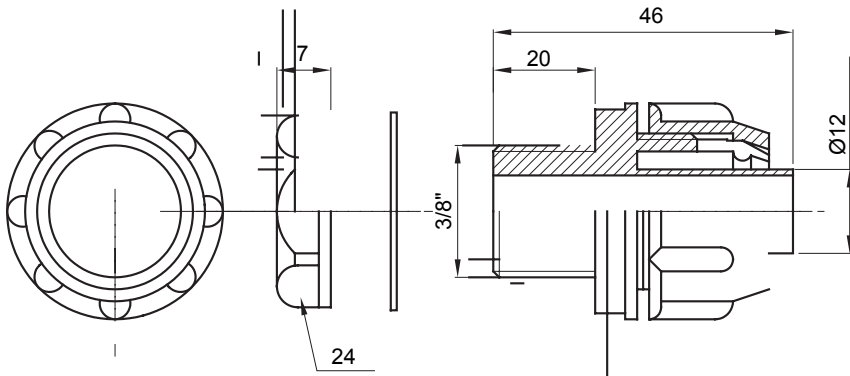

Straight and revolving coupling device for sheath with IP54 protection degree.

Colour	Grey RAL 7035	IP degree	IP54
GAS pitch	3/8"	Sheath Ø (mm)	12
Type	Fixed	Electrocod	210

DIMENSIONAL

TECHNICAL SYMBOLOGY