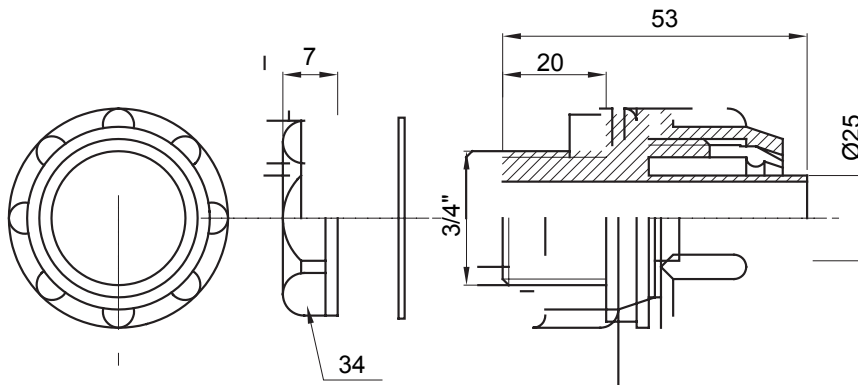

Straight and revolving coupling device for sheath with IP54 protection degree.

| | | | |
|-----------|---------------|---------------|------|
| Colour | Grey RAL 7035 | IP degree | IP54 |
| GAS pitch | 3/4" | Sheath Ø (mm) | 25 |
| Type | Fixed | Electrocod | 210 |

DIMENSIONAL

TECHNICAL SYMBOLOGY

IP

IP54

STANDARDS/APPROVALS