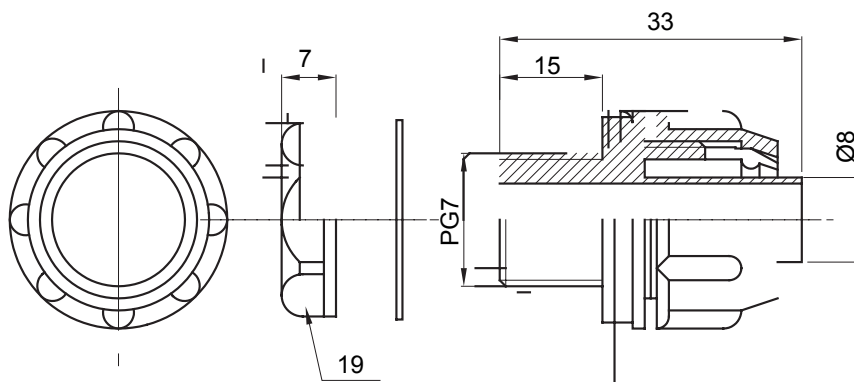

Straight and revolving coupling device for sheath with IP54 protection degree.

Colour	Grey RAL 7035	IP degree	IP54
PG pitch	7	Sheath Ø (mm)	8
Type	Fixed	Electrocod	210

DIMENSIONAL

TECHNICAL SYMBOLOGY

IP

IP54