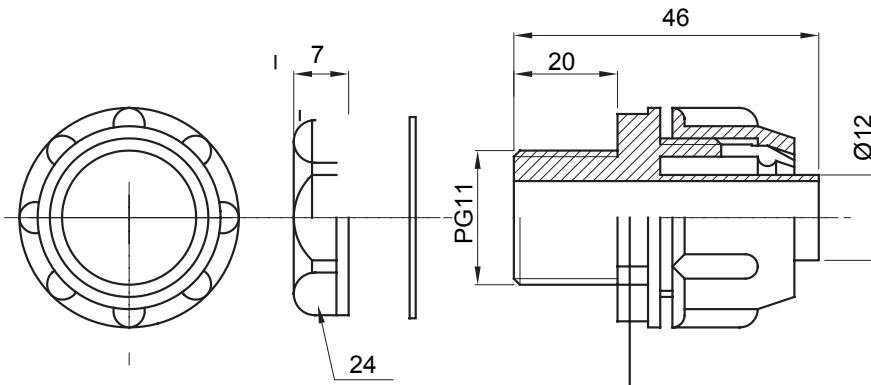

Straight and revolving coupling device for sheath with IP54 protection degree.

Colour	Grey RAL 7035	IP degree	IP54
PG pitch	11	Sheath Ø (mm)	12
Type	Fixed	Electrocod	210

DIMENSIONAL

TECHNICAL SYMBOLOGY

IP