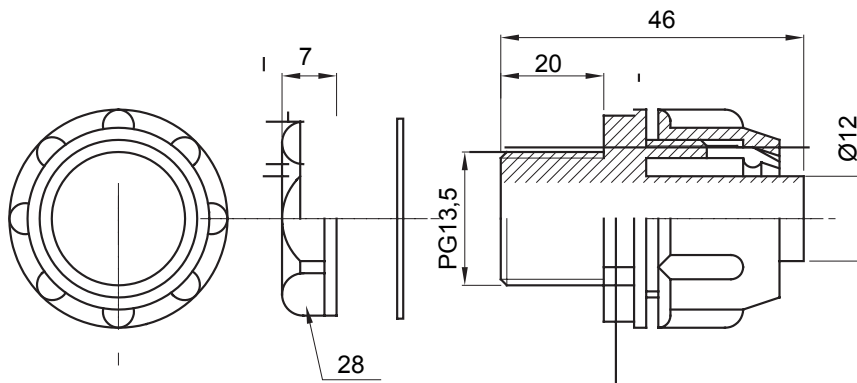

Straight and revolving coupling device for sheath with IP54 protection degree.

Colour	Grey RAL 7035	IP degree	IP54
PG pitch	13.5	Sheath Ø (mm)	12
Type	Fixed	Electrocod	210

### DIMENSIONAL