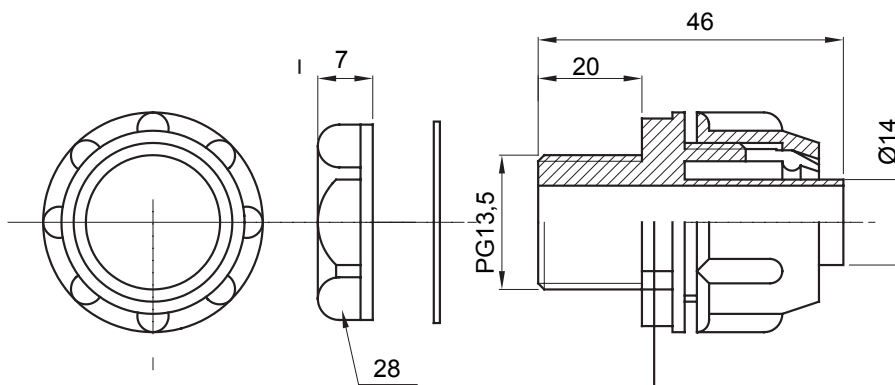

Straight and revolving coupling device for sheath with IP54 protection degree.

|          |               |               |      |
|----------|---------------|---------------|------|
| Colour   | Grey RAL 7035 | IP degree     | IP54 |
| PG pitch | 13.5          | Sheath Ø (mm) | 14   |
| Type     | Fixed         | Electrocod    | 210  |

### DIMENSIONAL