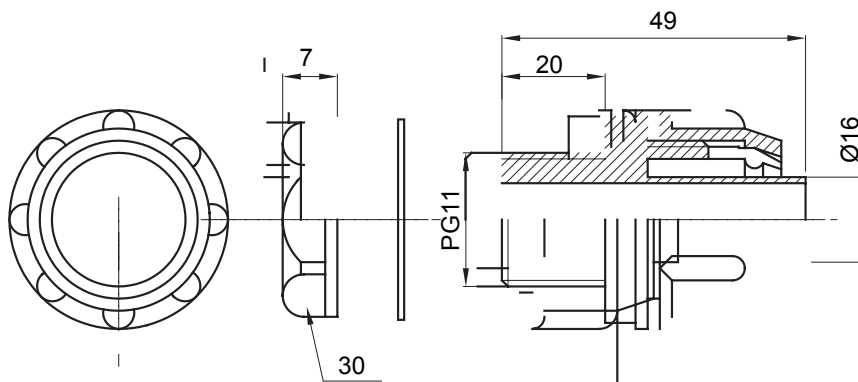

Straight and revolving coupling device for sheath with IP54 protection degree.

Colour	Grey RAL 7035	IP degree	IP54
PG pitch	11	Sheath Ø (mm)	16
Type	Fixed	Electrocod	210

DIMENSIONAL

TECHNICAL SYMBOLOGY

IP