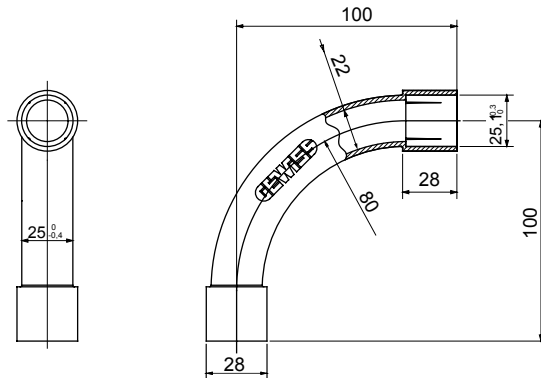

Routing components for rigid protective conduits with IP40 and IP67 protection degree.

Colour	Grey RAL 7035	IP degree	IP40
Conduits Ø (mm)	25	Type of material	Halogen free in compliance with EN 50642
Electrocod	21221		

### DIMENSIONAL