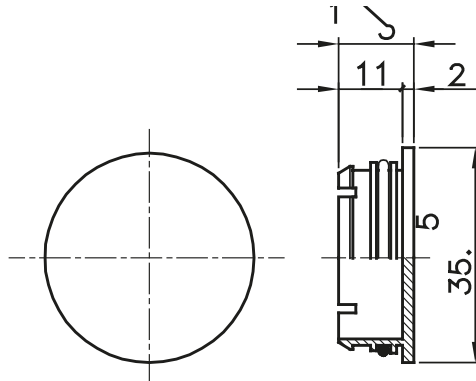

Routing components for rigid protective conduits with IP40 and IP67 protection degree.

Colour	Grey RAL 7035	Characteristics	-
Description	Closing Cap	Electrocod	21221

DIMENSIONAL

STANDARDS/APPROVALS