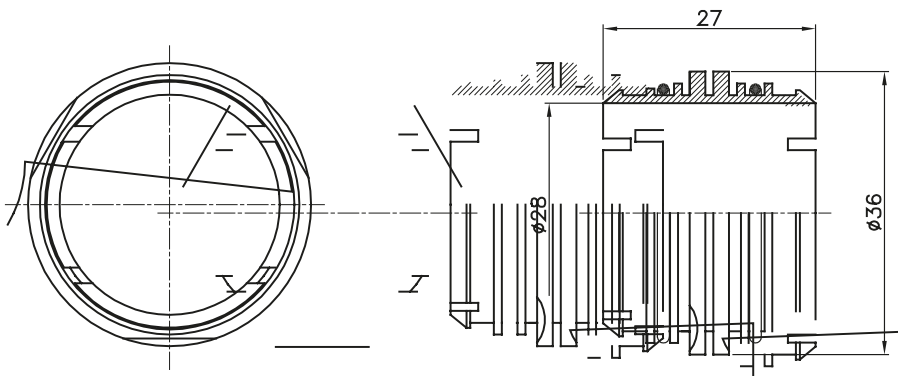

Routing components for rigid protective conduits with IP40 and IP67 protection degree.

Colour	Grey RAL 7035	Characteristics	-
Description	Box-box pipe-fitting	Electrocod	21221

DIMENSIONAL

STANDARDS/APPROVALS