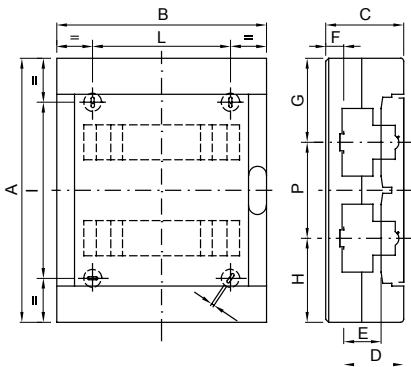

The IP40 protected decorative enclosures are available in sizes from 8 to 72M. They provide superior aesthetic integration and are equipped with screw wiring multipolar terminal blocks, 80 A IP 20. They are available with smoked transparent doors or with blank doors that can be equipped with safety lock, characterized by the "PUSH" opening and closing. The terminal blocks allow to create simple and neat wiring reducing the set-up time of the enclosure.

Insulation class	II (according to IEC 61140 standards)	Colour	White RAL 9016
Outer dim. LxHxD (mm)	400x400x130	IP degree	IP40
Dispersible power (W)	45	Mechanical resistance	IK08
Rated voltage	400 V	Door colour	Smoked Transparent
Terminal blocks	80 A - IP20 bipolar holes with screws	No. of modules EN 50022	36 (18x2)
Rated current	125 A	Glow Wire Test	650 °C
Operating temperature	-25 +60 °C	Type of material	Halogen-free in compliance with EN 60754-2
Thermo-pressure with ball	70 °C	Accessories for insulation restoring	Screwcaps (GW44623) or fixing brackets in resin (GW44621)
Standard	EN 60670-1 (CEI 23-48) IEC60670-24 CEI 23-49	Insulation voltage	750 V
Pole 1 (mm²)	N/E 2x[(3x16) + (17x10)]	Pole 2 (mm²)	N/E 2x[(3x16) + (17x10)]

DIMENSIONAL

		A	B	C	D	E	F	G	H	P	D'	E'	F'	NR	I	L
24M	GW 40 047 GW 40 067	350	280	100	77	47	11,5	12,5	12,5	125	-	-	-	4	232	180
36M	GW 40 049 GW 40 069	400	400	130	76	48	37	125	125	150	102,5	74	10,5	4	282	300
54M	GW 40 051 GW 40 071	550	400	130	76	48	37	125	125	150	102,5	74	10,5	4	432	300
72M	GW 40 053 GW 40 073	850	400	150	76	48	57	187,5	187,5	150 175	102,5	74	30,5	6	303 303	300