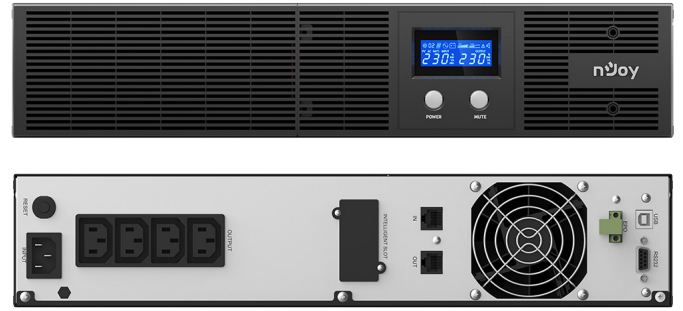

Battery

Battery Type & Number	2 x GP09122F PN: BTVACIUOCTA2FBT01B
Typical Recharge Time	4 hours up to 90% capacity
Running time on battery (minutes)	25% Load - 17 min 50% Load - 7.5 min 75% Load - 3.5 min 100% Load - <2 min

Management

Connection port	RS232, HID USB. Intelligent Port (not included in the package)
Software	http://www.powermonitor.software/
Software capability	Monitor & Control over USB, LAN and Internet (SNMP card optional)

Physical

Product dimensions	400 x 438 x 88 mm - 2U
Product weight	16.5 kg
Retail Pack Dimensions	542 x 560 x 218 mm
Retail Pack Weight	18.85 kg