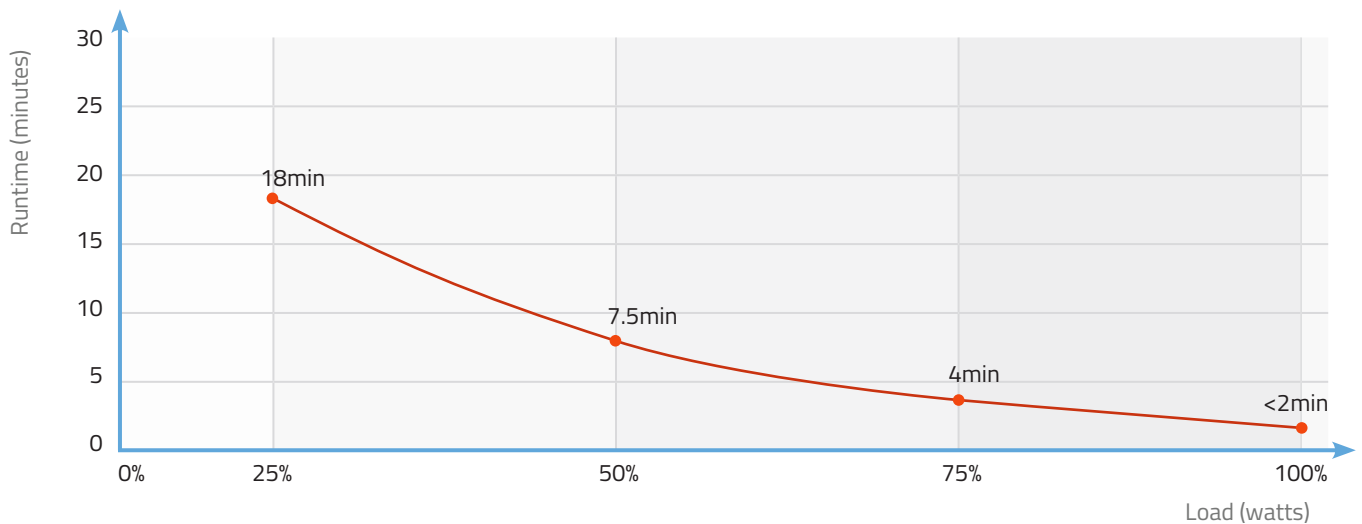

Running time on battery

Logistics

Carton Box Size (LxWxH)	542 x 560 x 218 mm
Pieces in the Carton Box	1
Net & Gross weight / CTN	N.W.: 21.85 kg / G.W.: 23.5 kg

Certificates