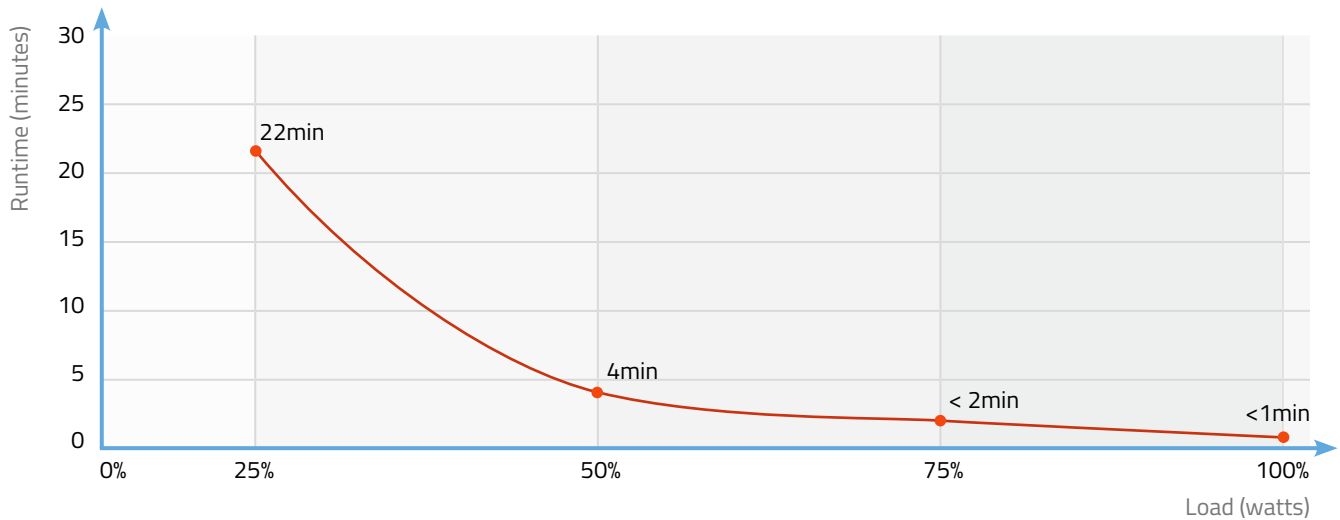

Running time on battery

Logistics

Carton Box Size	593 x 355 x 240 mm
Pieces in the Carton Box	4 pcs / ctn
Net & Gross weight / CTN	N.W. / G.W.: 20 kg / 22.8 kg

Certificates